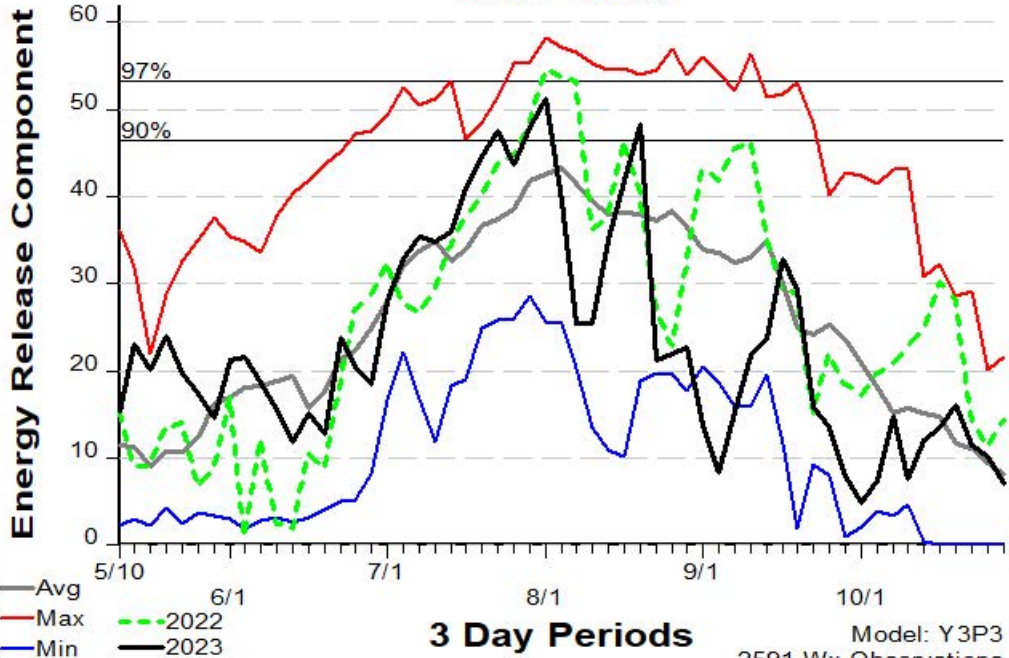

100421-FISHHOOK 2005 - 2019

3 Day Periods

Model: Y3P3

2591 Wx Observations

FF+5.0 build 20210317 11/07/2023-12:55